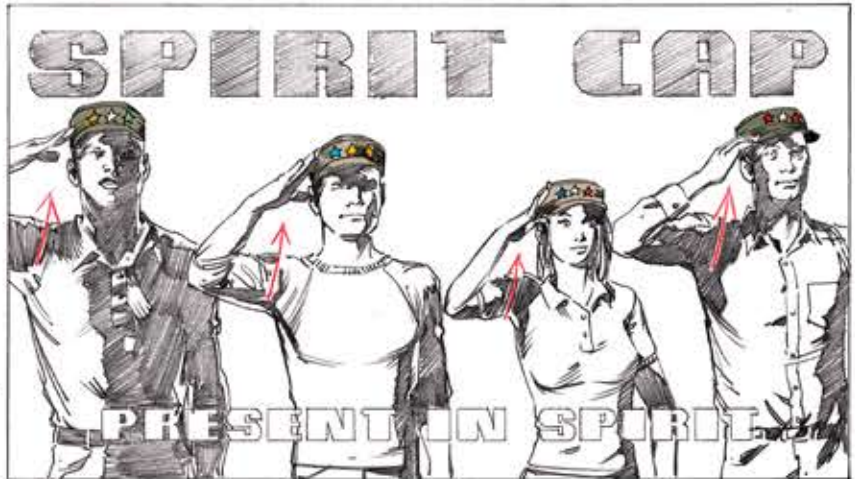

VO: "MILLER?" ④  
DIA: "PRESENT"

SPIRIT CAP

REMOTE LIGHTING  
25 MM LENS  
PAN INTO SCENE FROM RIGHT

VO: "SMITH?" ⑤  
DIA: "PRESENT"

SPIRIT CAP

STUDIO LIGHTING  
125 MM LENS  
SNAP TO SALUTE

VO: "SPIRIT CAP..." ⑥  
PRESENT IN SPIRIT!